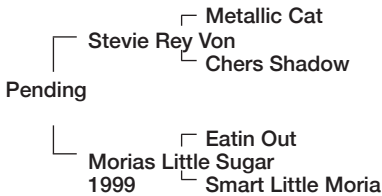

Hip No.

26

Consigned by Vicki Kellum

Pending

Hip No.

26

2018 AQHA Red Roan Stallion

- └─ High Brow Cat
- └─ Smart Little Kitty
- └─ Peptoboonsmal
- └─ SHesa Smarty Lena
- └─ Docs Hickory
- └─ Docs Kingetta Chex
- └─ Smart Little Lena
- └─ Moria Suga

**NOTES:** Nice colt, great minded could go in any direction, has 30 days training.

**Sire**

**STEVIE REY VON** (2012). **\$420,903:** NCHA OPEN FUTURITY CHAMPION; AQHA WORLD CHAMPION JUNIOR CUTTING HORSE; NCHA SUPER STAKES OPEN CLASSIC CHAMPION; ABILENE SPECTACULAR OPEN DERBY RESERVE CHAMPION; CATTLEMENS CLASSIC OPEN CHAMPION. FULL BROTHER TO **PURPLE REYN (\$364,059:** NCHA HORSE OF THE YEAR NON-PRO), **LETS GO CRAZZY (\$69,248:** TOP 10, NCHA OPEN FUTURITY). OUT OF **MISS ELLA REY (\$378,668** AND 94.5 AQHA POINTS: NCHA NON-PRO CO-WORLD CHAMPION; NCHA BRONZE AWARD), AND IS A SON OF METALLIC CAT, \$637,711: NCHA HORSE OF THE YEAR. A 2018 & 2019 RGP #1 LEADING SIRE OF CUTTING MONEY-EARNERS; 2018 & 2019 AQHA #1 LEADING SIRE OF COWBOY EVENTS POINT-EARNERS; 2019 RGP #2 LEADING SIRE OF RANCH HORSE MONEY-EARNERS; AN RGP TOP 5 ALL-TIME LEADING SIRE OF CUTTING & RCH MONEY-EARNERS.